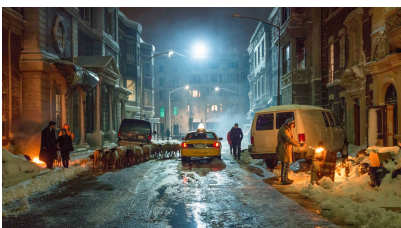

Julian Rosefeldt: EUPHORIA, 2022

© Studio Julian Rosefeldt, Berlin